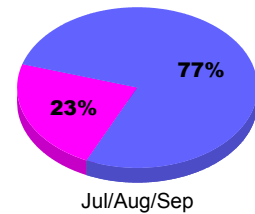

Membership Results
2010-2011

Membership
2009-2010

Month	Net Memb Goal	Actual New Memb	Actual Dropped Memb	Gain/Loss of Memb	Gain/Loss of Memb
Jul/Aug/Sep	10	46	-66	-20	12
Totals	10	46	-66	-20	12

Membership Results 2010-2011

Goal, New, Dropped, Gain/Loss

Comparison of Membership Gain/Loss

Current Year Compared to the Previous Year

Gender Comparison 2010-2011

■ Male ■ Female