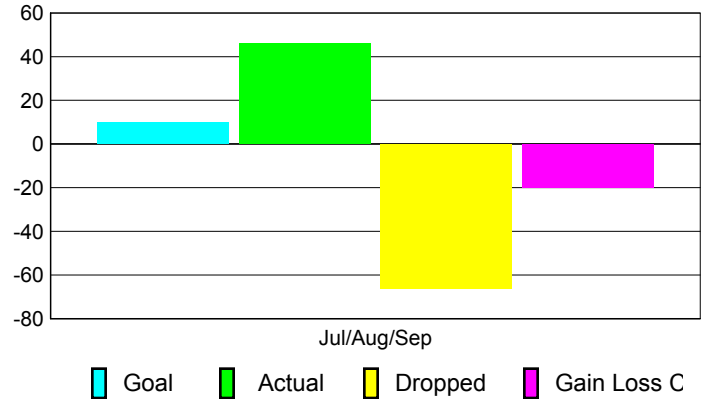

Membership Results 2010-2011

Goal, New, Dropped, Gain/Loss